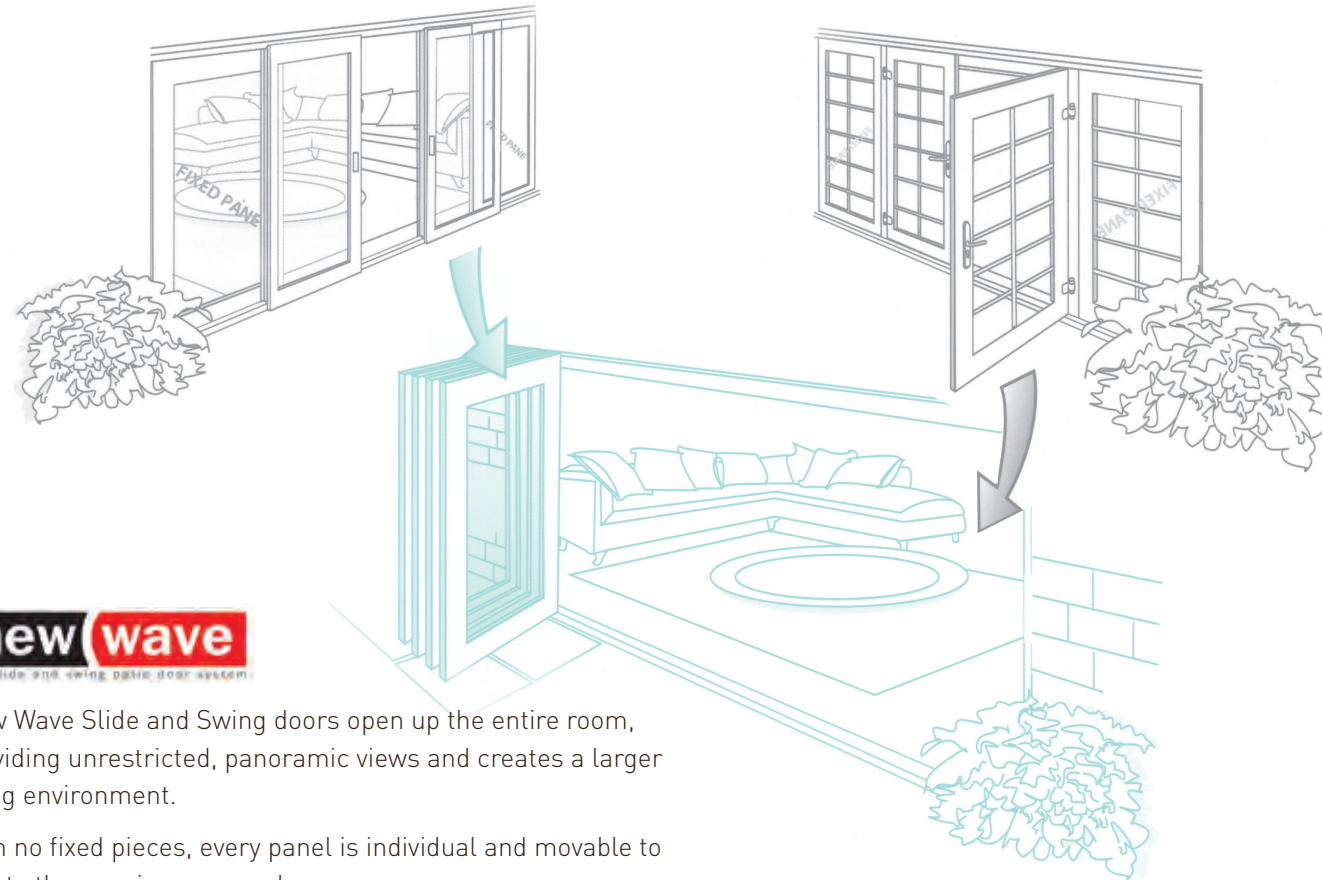

## Main Door & Side Panel

Side panels are always fixed in place, and openings are restricted to the width of the door

**new wave**  
the side and swing door system

Only this system allows fully opening doors - including side panels, unrestricted access for increased mobility and access with large bulky items

This can dramatically transform the dynamic of porches, front doors, and side garage access.

### French Doors

Usually with with fixed panel either side, French doors restrict your view and with only two opening doors, create a smaller opening

### Sliding Sash / Patio Doors

Access is restricted by the necessary fixed pane and the sliding pane is always on the same side

New Wave Slide and Swing doors open up the entire room, providing unrestricted, panoramic views and creates a larger living environment.