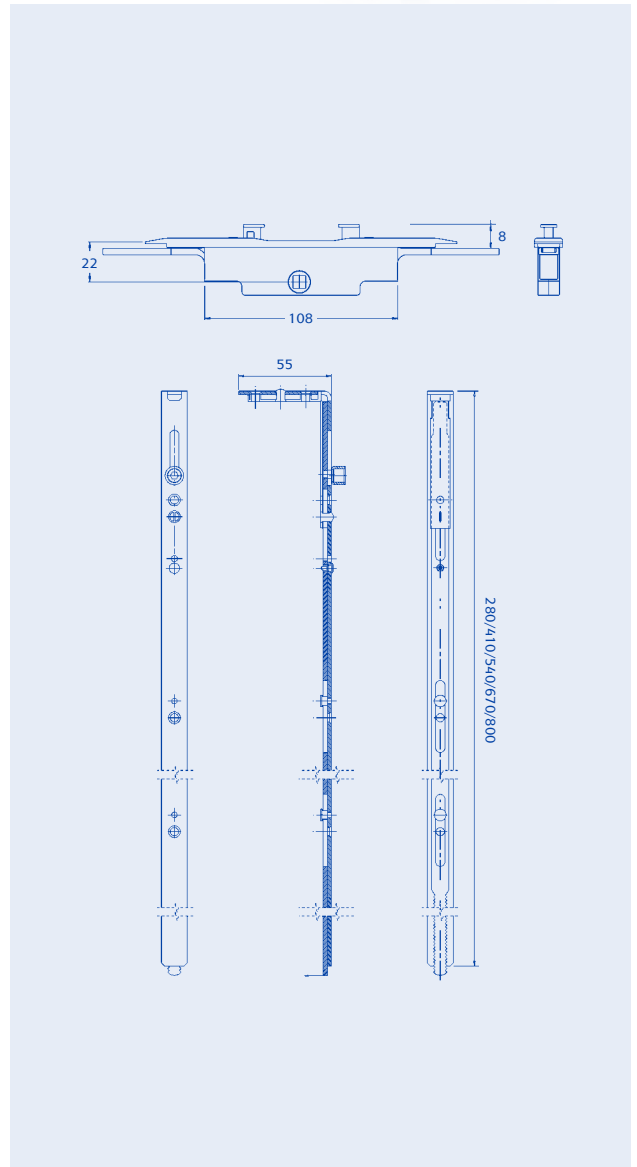

SECURED BY DESIGN

PASSIVATED

FACE FIXING

6-POINT LOCKING

PVCu WINDOWS

TIMBER WINDOWS

BS 7950*

SARACEN SECURE

ASSESSMENT 2639

GUARANTEE 10 YEAR