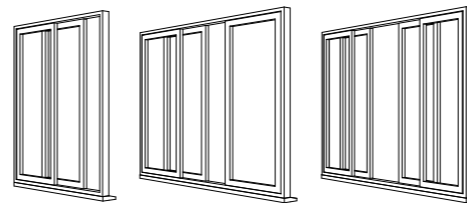

Patio Doors