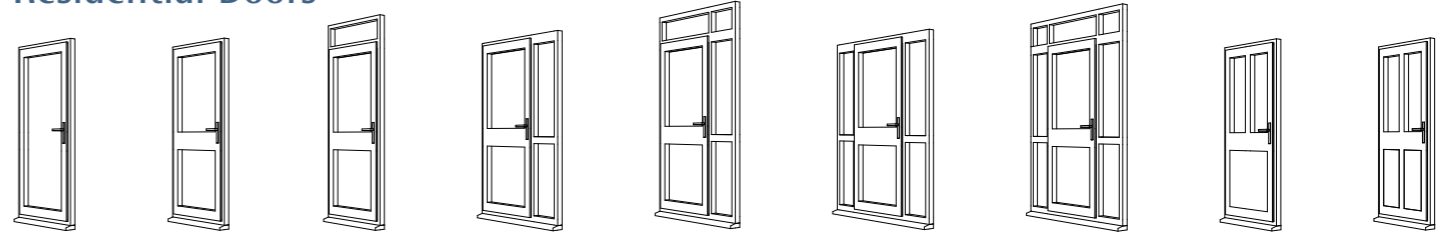

Were the original windows leaded perhaps, or did they have Georgian bars?

Square leaded

Diamond leaded

Internal Georgian Bars

External Georgian Bars

Sightlines

Good window design extends to the symmetry of window sightlines.

Equal sightlines add balance and harmony – a subtle touch which adds value to any home.

Equal Sightlines

Unequal Sightlines

A choice of window and door styles to suit your living space

French Doors

Residential Doors