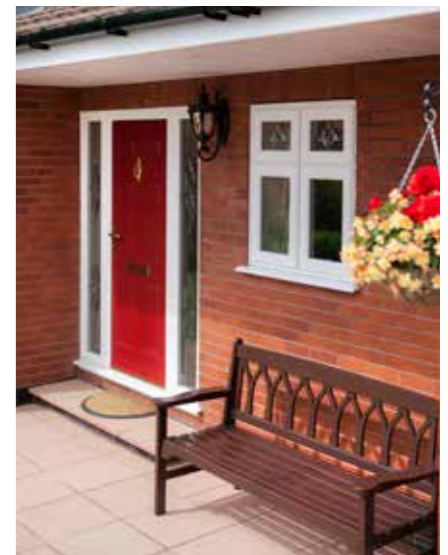

Heritage 2800 - elegant and traditional

Our Heritage 2800 windows and doors combine the elegance and style of traditional timber with all the benefits of PVC-U. This range is ideal for period properties and those who want to add or restore character to their homes. Its unique, unrivalled, aesthetic appeal makes this range the most attractive suite of windows and doors on the market today.