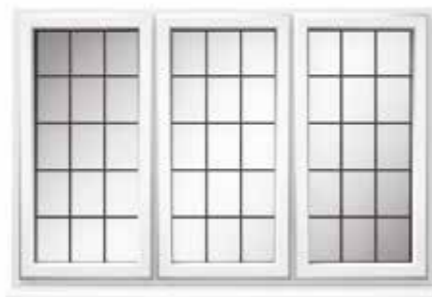

This range of windows and doors is available in White and 26 colourways, including Agate Grey on White Woodgrain, Nut Tree on White PVC and Golden Oak on Golden Oak.

Our windows and doors come with a choice of complementary stunning hardware to complete the look.

Heritage 2800 combines elegance and style

The Heritage Colour Collection is our new range of six premium woodgrain colour foils, available on our full suite of Heritage 2800 windows and doors. This range is supplied from stock so there are no long lead times from your retailer.

Were the original windows leaded perhaps, or did they have Georgian bars?

Square leaded

Diamond leaded

Internal Georgian Bars

External Georgian Bars

Sightlines

Good window design extends to the symmetry of window sightlines.