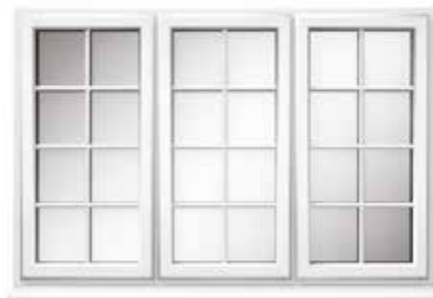

Heritage 2800 combines elegance and style

The Heritage Colour Collection is our new range of six premium woodgrain colour foils, available on our full suite of Heritage 2800 windows and doors. This range is supplied from stock so there are no long lead times from your retailer.

Were the original windows leaded perhaps, or did they have Georgian bars?

Square leaded

Diamond leaded

Internal Georgian Bars

External Georgian Bars

Sightlines

Good window design extends to the symmetry of window sightlines.

Equal sightlines add balance and harmony – a subtle touch which adds value to any home.

Equal Sightlines

Unequal Sightlines

A choice of window and door styles to suit your living space

French Doors

Residential Doors