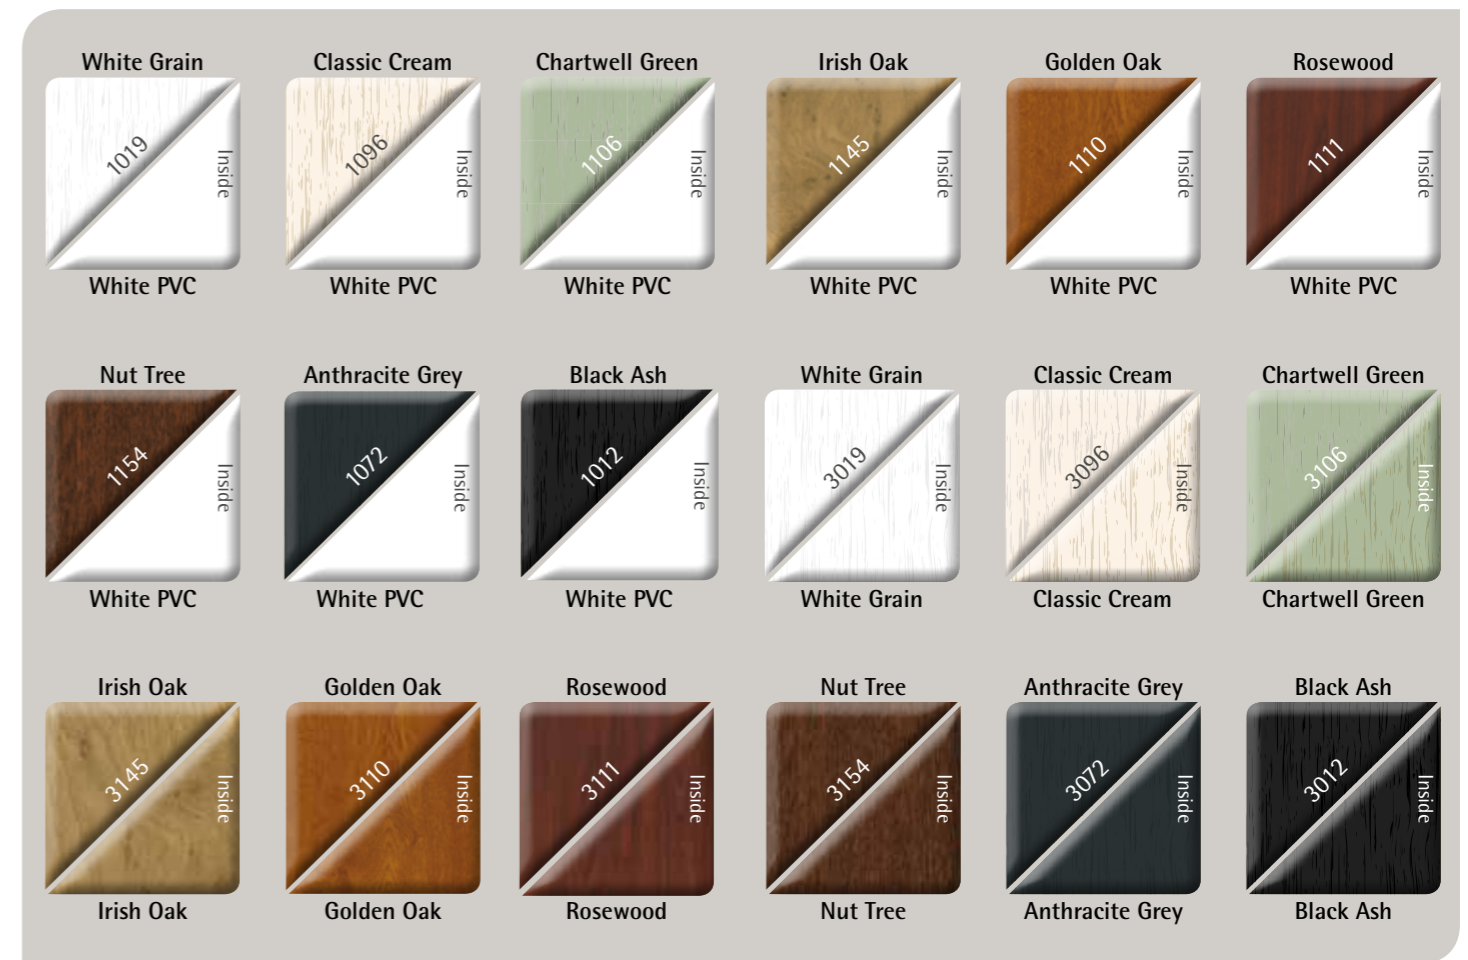

With an extensive selection of colours and colourways, we help you choose the perfect colour palette for your home.

- Colour Express includes the beautiful woodgrains, Classic Cream, Chartwell Green, Irish Oak, Anthracite Grey, and the unique Nut Tree. Just feel our authentic woodgrain foils.
- Extremely durable and a 10 year manufacturer's guarantee means your new windows and doors will stay looking beautiful for years, giving you ultimate peace of mind.

Colour	Nearest Ral	Renolit Reference
White PVC	RAL 9016	Renolit Ref. N/A
White Grain	RAL 9010	Renolit Ref. 46849
Classic Cream	RAL 9001	Renolit Ref. 46848
Chartwell Green	RAL 6021	Renolit Ref. 49246
Irish Oak	RAL N/A	Renolit Ref. 93211005
Golden Oak	RAL N/A	Renolit Ref. 92178001
Rosewood	RAL N/A	Renolit Ref. 93202001
Nut Tree	RAL N/A	Renolit Ref. 92178007
Anthracite Grey	RAL 7016	Renolit Ref. 7016 05
Black Ash	RAL 8022	Renolit Ref. 8518 05