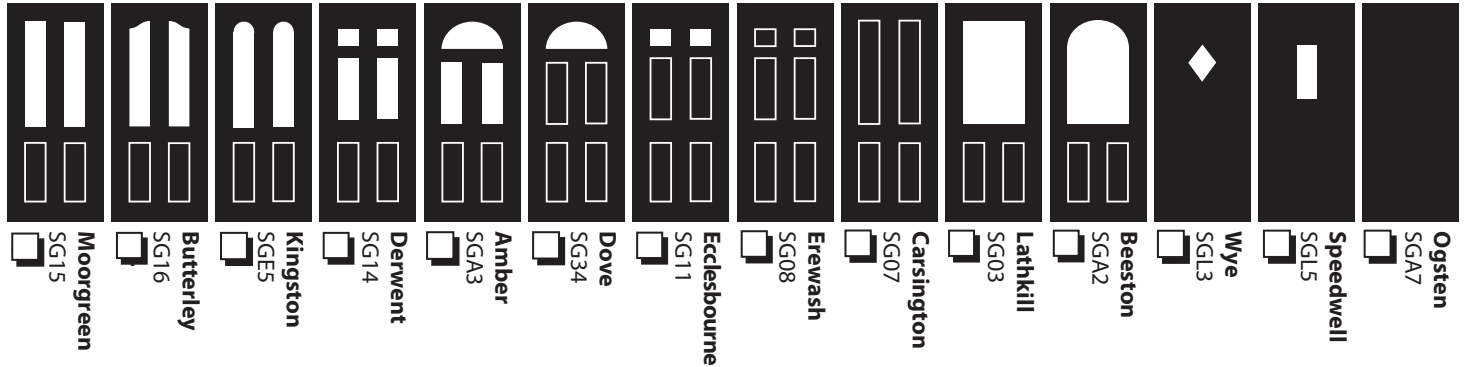

Company: .....

Account No. ....

Address: .....

Postcode: .....

Tel: .....

Fax: .....

Contact Name: .....

Email: .....

Composite Door Order Form

Ordering from us Available to Trade Customers only

Phone: 01245 362236 | Fax: 01245 362421

Email: sales@pioneer-trading-company.co.uk

Online: www.pioneertradingcompany.co.uk

Requested Delivery Date: .....

Order Reference: .....

Signature: .....

Page of

Order ☐ Quote ☐

Size* Include extension, sills etc.

Overall Width ..... mm

Overall Height ..... mm

Opens Inwards ☐ Outwards ☐

Handing Viewed from outside

Hinge Left ☐ Hinge Right ☐

Frame extensions Viewed from outside

25mm Left ☐ Top ☐ Right ☐

44mm Left ☐ Top ☐ Right ☐

Glazing Options †Options with a choice of backing glass

Clear† ☐

Diamond Bevel ☐

Diamond† Red ☐ Blue ☐ Green ☐ Grey ☐

Simplicity Zinc ☐ Brass ☐

Reflections ☐

Murano Black ☐ Red ☐ Blue ☐ Green ☐ Purple ☐

Finesse ☐

Flair ☐

Lattice† Red ☐ Blue ☐ Green ☐ Bevel ☐

Diamond Cut ☐

Crystal Diamond ☐

Elegance ☐

Dorchester Amber ☐ Blue ☐ Green ☐

Fleur† ☐

Prairie ☐

Door Colour White internal

White ☐

Green ☐

Black ☐

Blue ☐

Red ☐

Golden Oak ☐

Rosewood ☐

Cream ☐

Chartwell Green ☐

Duck Egg Blue ☐

Anthracite Grey ☐

Frame Colour

White on White ☐

Golden Oak on White ☐

Rosewood on White ☐

Anthracite Grey on White ☐

Cream on White ☐

Chartwell Green on White ☐

Golden Oak on Golden Oak ☐

Rosewood on Rosewood ☐

Hardware Options

Lever/pad handle ☐

Pro-style letter box ☐

Numerals (List here) ..... ☐

Security chain ☐

Prolinea spy hole ☐

Knockers

Victorian Urn ☐

Victorian Urn w/spy hole ☐

Slimline Urn ☐

Slimline Urn w/spy hole ☐

Pony Tail ☐

Modern Oval ☐

Upgrades

Secured by Design ☐

Premium Hoppe pack ☐

6.8mm laminate glass ☐

Sill Tick if required

100mm stub sill ☐

150mm sill ☐

180mm sill ☐

† Backing Glass

Pilkington Stippolyte™ ☐ Pilkington Contora™ ☐

Pilkington Cotswold™ ☐ Pilkington Minster™ ☐

Hardware Colour

Polished Chrome ☐

Polished Gold ☐

Satin Silver ☐

Black ☐

Threshold

Low PVC-U ☐ Aluminium ☐ Part M aluminium ☐

Top and sidelights Dimension clearly on sketch

Toplight PVC-U frame Clear ☐ Obscure ☐

Sidelight PVC-U frame Clear ☐ Obscure ☐

with midrail & letterbox ☐

Style 1 Composite Clear ☐ Obscure ☐ As door ☐

Style 2 Composite Clear ☐ Obscure ☐ As door ☐

Style 3 Composite Clear ☐ Obscure ☐ As door ☐

Style 4 Composite Clear ☐ Obscure ☐ As door ☐

Stippolyte™ ☐ Cotswold™ ☐ Contora™ ☐ Minster™ ☐

Notes/Sketch Viewed from outside. Mark any dimensions clearly.

.....

V1 E&OE *Sizes listed will be manufactured sizes. Allow for fitting tolerance in the dimensions you provide. Default options highlighted in **Bold**. Options available are dependant on door style.