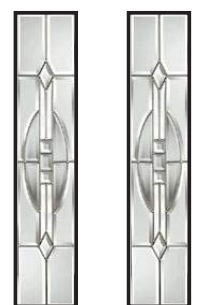

Reflections*
£927